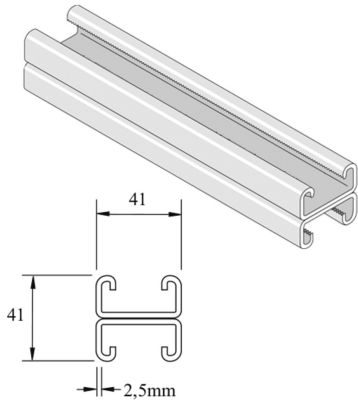

P3301SPP

Assembly profile

Reference	↑ mm	↔ mm	→ ← mm	↔ mm	kg/m	📦	Unit
P3301SPP	41	41	2,5	6000	3,916	6	M
P3301SPPX3000	41	41	2,5	3000	3,792	3	M

Pickled and passivated. Stainless steel 316.