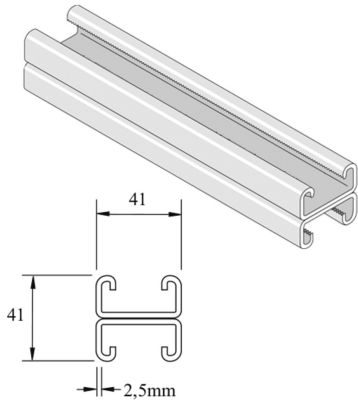

P3301SPP

Assembly profile

Reference	↕ mm	↔ mm	→ ← mm	↔ mm	kg/m	📦	Unit
P3301SPP	41	41	2,5	6000	3,916	6	M
P3301SPPX3000	41	41	2,5	3000	3,792	3	M

Pickled and passivated. Stainless steel 316.