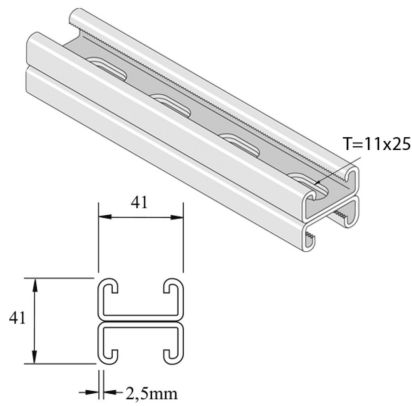

# P3301T10SPP

## Assembly profile

Reference	↕ mm	↔ mm	→  ← mm	↔ mm	kg/m	📦	Unit
<b>P3301T10SPP</b>	41	41	2,5	6000	3,436	150	M
<b>P3301T10SPPX3</b>	41	41	2,5	3000	3,530	3	M

Pickled and passivated. Stainless steel 316.