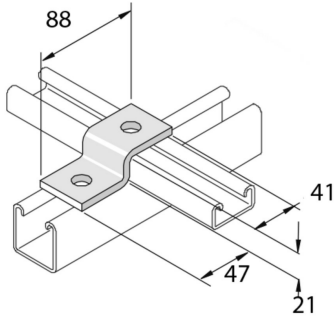

P4045SS

Z21 Fitting single profile 2D14

Reference	↕ mm	↔ mm	→ ← mm	↔ mm	kg/stk	📦	Unit
P4045SS	21	40		88	0,164	20	STK