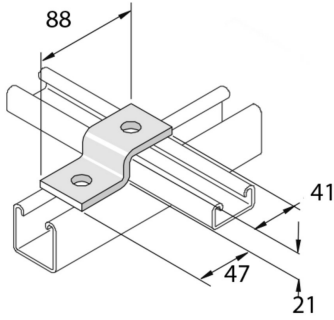

P4045SS
Z21 Fitting single profile 2D14

Reference	↕ mm	↔ mm	→ ← mm	↔ mm	kg/stk		Unit
P4045SS	21	40		88	0,164	20	STK