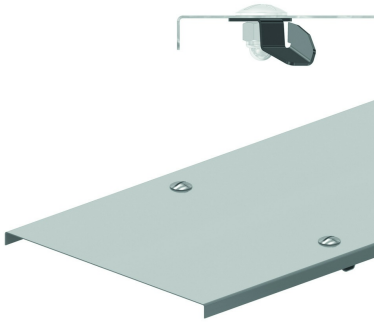

DZ

Cover with swivel clamp

For cable tray KBSCL, KBSI, KBS, KBSM(I), KGI and KG.

Standard finish		Pre-galvanised							
HD	Reference	↕ mm	↔ mm	→ ← mm	↔ mm	kg/m	📦	Stock	Unit
-	DZ050	10	50		3000	0,430	30	X	M
-	DZ075	10	75		3000	0,580	30	X	M
-	DZ100	10	100		3000	0,900	30	X	M
-	DZ150	10	150		3000	1,250	30	X	M
-	DZ200	10	200		3000	1,500	30	X	M
-	DZ300	10	300		3000	2,200	30	X	M

With integrated clamps DZK.
 6 DZK per length.
 DZ050 and DZ075: 5 DZK.

To order per 2 pieces.