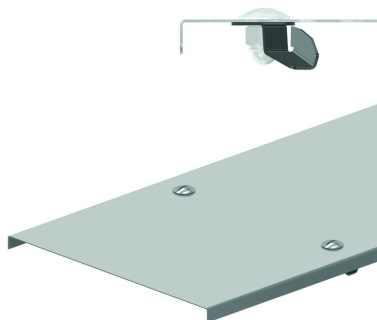

## Cover with swivel clamp

For cable tray KBSCL, KBSI, KBS, KBSM(I), KGI and KG.

Standard finish

Pre-galvanised

HD	Reference	↕ mm	↔ mm	→  ← mm	↔ mm	kg/m	📦	Stock	Unit
-	<b>DZ050</b>	10	50		3000	0,430	30	X	M
-	<b>DZ075</b>	10	75		3000	0,580	30	X	M
-	<b>DZ100</b>	10	100		3000	0,900	30	X	M
-	<b>DZ150</b>	10	150		3000	1,250	30	X	M
-	<b>DZ200</b>	10	200		3000	1,500	30	X	M
-	<b>DZ300</b>	10	300		3000	2,200	30	X	M

With integrated clamps DZK.

6 DZK per length.

DZ050 and DZ075: 5 DZK.

To order per 2 pieces.