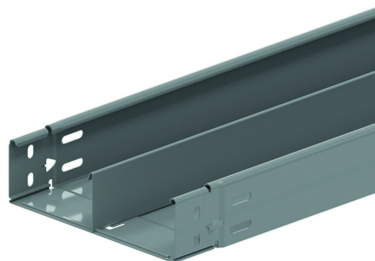

KGCL60S

KGCL with SIN

Clickable ends
Closed bottom
Prefabricated click fold

	1,5	2,0	2,5	3,0
KGCL60.---.100	152,5	101,7	69,9	52,8

Reference	Finish	↑ mm	↔ mm	→ ← mm	↔ mm	kg/m	Unit	Unit
KGCL60.075.100S13	SZ	60	75	1	3000	2,211	30	M
KGCL60.100.100S12	SZ	60	100	1	3000	2,411	30	M
KGCL60.100.100S13	SZ	60	100	1	3000	2,411	30	M
KGCL60.150.100S12	SZ	60	150	1	3000	2,811	30	M
KGCL60.150.100S13	SZ	60	150	1	3000	2,811	30	M
KGCL60.150.100S23	SZ	60	150	1	3000	3,322	30	M
KGCL60.200.100S12	SZ	60	200	1	3000	3,211	30	M
KGCL60.200.100S13	SZ	60	200	1	3000	3,211	30	M
KGCL60.200.100S23	SZ	60	200	1	3000	3,722	30	M
KGCL60.300.100S12	SZ	60	300	1	3000	4,011	30	M
KGCL60.300.100S13	SZ	60	300	1	3000	4,011	30	M
KGCL60.300.100S23	SZ	60	300	1	3000	4,522	30	M
KGCL60.400.100S12	SZ	60	400	1	3000	4,811	30	M
KGCL60.400.100S13	SZ	60	400	1	3000	4,811	30	M
KGCL60.400.100S23	SZ	60	400	1	3000	5,322	30	M
ZMKGCL60.075.10S12	DF	60	75	1	3000	2,211	30	M
ZMKGCL60.075.10S13	DF	60	75	1	3000	2,211	30	M
ZMKGCL60.100.10S12	DF	60	100	1	3000	2,411	30	M
ZMKGCL60.100.10S13	DF	60	100	1	3000	2,411	30	M
ZMKGCL60.150.10S12	DF	60	150	1	3000	2,811	30	M
ZMKGCL60.150.10S13	DF	60	150	1	3000	2,811	30	M
ZMKGCL60.150.10S23	DF	60	150	1	3000	3,322	30	M
ZMKGCL60.200.10S12	DF	60	200	1	3000	3,211	30	M
ZMKGCL60.200.10S13	DF	60	200	1	3000	3,211	30	M
ZMKGCL60.200.10S23	DF	60	200	1	3000	3,722	30	M
ZMKGCL60.300.10S12	DF	60	300	1	3000	4,011	30	M
ZMKGCL60.300.10S13	DF	60	300	1	3000	4,011	30	M
ZMKGCL60.300.10S23	DF	60	300	1	3000	4,522	30	M
ZMKGCL60.400.10S12	DF	60	400	1	3000	4,811	30	M
ZMKGCL60.400.10S13	DF	60	400	1	3000	4,811	30	M
ZMKGCL60.400.10S23	DF	60	400	1	3000	5,322	30	M

LOAD DIAGRAM

This diagram illustrates the permissible uniformly distributed loads applied to multiple supports. They comply with IEC 61537 with connection in the centre of the span and the end span = 0,8 x the span.